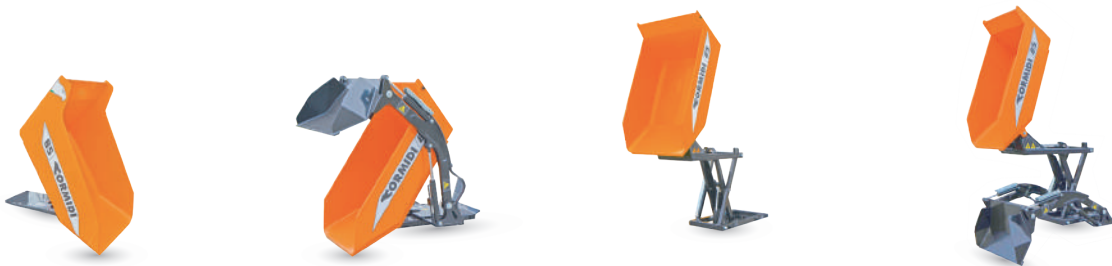

SPECIFICATIONS		85		
		METRIC	U.S.	version
ENGINE / MOTOR				
Gas / Gasolina	Honda Gx 390 13 hp			Gas gasolina
Diesel	Yanmar LN 100 AE 10 hp			Diesel
Diesel	Kubota Z 482 14 hp			Diesel
TRANSMISSION / TRANSMISIÓN				
Type / Tipo	Hydrostatic / Hidraulica			
Hydraulic pump / Bomba Hidráulica	2 variable pistons pumps 2x variable displ.			
TRACKS / SISTEMA DE RODAMIENTO				
Stand. tracks width/Ancho de la oruga stand.	180 mm	(7.1 in)		
Rocking Rollers / Rodillos Oscilantes	Yes / Si			
Rollers / Rodillos	2			
HYDRAULIC SYSTEM / SISTEMA HIDRÁULICO				
Hydraulic pump / Bomba Hidráulica	Gear pump / Equipo			
Flow std / Flujo Std	1x15,8 l/min	(1x4.2 gpm)		
Hi-flow / Flujo Hi-Flow	1x22 l/min	(1x5.8 gpm)		
Max pressure / Presión Máxima	150 bar	(2180 psi)		
PERFORMANCE AND DIMENSIONS / RENDIMIENTO Y DIMENSIONES				
Max. Travel Speed / Veloc. Max	(5 Kmh)	(3.1 mph)		Diesel
	(6 Kmh)	(3.7 mph)		Gas gasolina
Operatve weight / Capacidad operativa	800 kg (1762 LB)			
Dry Weight / Peso del Equipo	560 to/a 690 kg	(1235 to/a 1521)		Diesel
	540 to/a 750 kg	(1191 to/a 1654)		Gas gasolina
Skip capacity / Capacidad del volq	0.28 m³	(0.37 yd³)		
	0.45 m³	(0.59 yd³)		
Parking brake / freno de estacionamiento	Yes / Si			

DIMENSIONS / DIMENSIONES		
	mm	in
A	1926	75.8
B	1336	52.6
C	739	29.1
D	810	31.9
E	1132	44.6
G	2595	102.2
H	1500	59.1
I	835	32.9

CORMIDI S.r.l. Via Fonte, 342
84069 Roccadaspide (SA) Italy
Tel. +39 0828 943688 - Fax +39 0828 943963
info@cormidi.com
www.cormidi.com

all information in this brochure can change without notice / toda la información en este folleto puede cambiar sin previo aviso

graphic design: Rosario Mario Litali