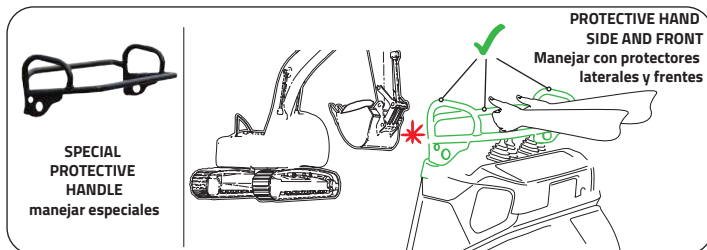

DRIVE THE CHANGE

85

AVAILABLE VERSIONS

dumper skip

RI

dumper skip + self loading with swivel bucket

ACW

hi tip

HI

hi-tip + self loading with swivel bucket

HIACW

MINILINE

ATTACHMENTS/ ACCESORIOS

Levers

Electric start

Hour meter